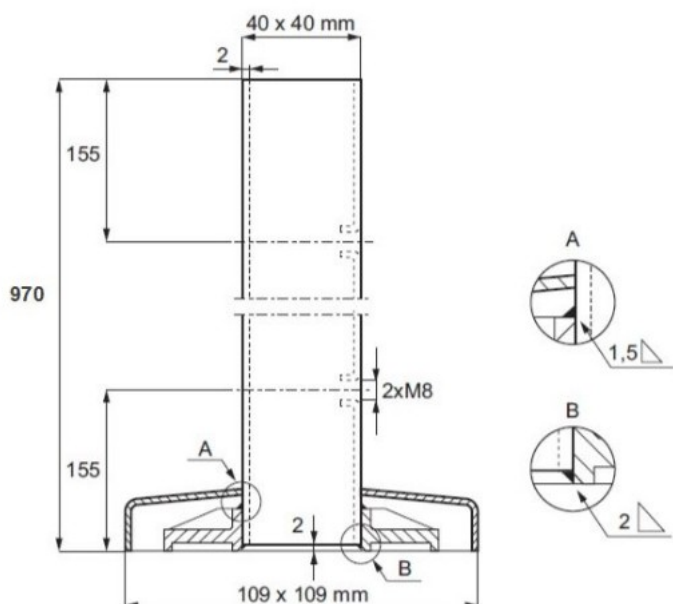

PRODUCT SHEET

Description:

SQ End Baluster SS316 Brush, 40x40x2x970mm, 2 Holes One Side

Item number:

22.10.441-9

Units	Box	Carton	HS Code	Barcode
Pcs.	1	4	8302419000	
				5704866496599

SISO A/S
Mileparken 11
DK-2740 Skovlunde
Denmark
VAT: DK 24786013

Phone +45 45 830 900
www.siso.dk
siso@siso.dk

Danske Bank
Nytorv Branch
Copenhagen
SWIFT: DABADKKK

Account no.
4180 3112 112936
IBAN Account
DK7230003112112936